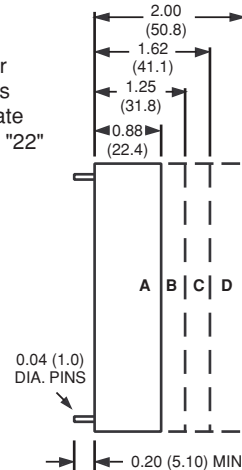

Power Supply Options

(Continued)

CHASSIS MOUNTED UNITS

SINGLE OUTPUT MODELS

DUAL OUTPUT MODELS

TRIPLE OUTPUT MODELS

All Dimensions are in inches (mm)

ALTERNATE PIN-OUT

SINGLE & DUAL OUTPUT MODELS

TRIPLE OUTPUT MODELS

Note:  
 \* No connection for single output units  
 \* To specify alternate pin-out use suffix "22"

SIDE VIEW

All Dimensions are in inches (mm)

POLYTRON DEVICES, Inc.