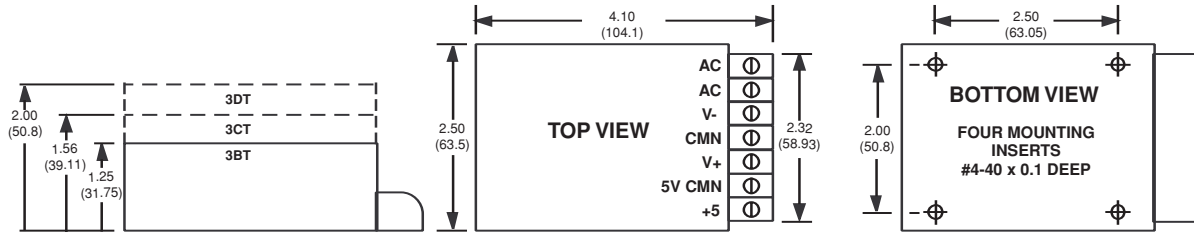

Power Supply Options

(Continued)

CHASSIS MOUNTED UNITS

SINGLE OUTPUT MODELS

DUAL OUTPUT MODELS

TRIPLE OUTPUT MODELS

All Dimensions are in inches (mm)

ALTERNATE PIN-OUT

SINGLE & DUAL OUTPUT MODELS

TRIPLE OUTPUT MODELS

Note:  
 \* No connection for single output units  
 \* To specify alternate pin-out use suffix "22"

SIDE VIEW

All Dimensions are in inches (mm)

POLYTRON DEVICES, Inc.