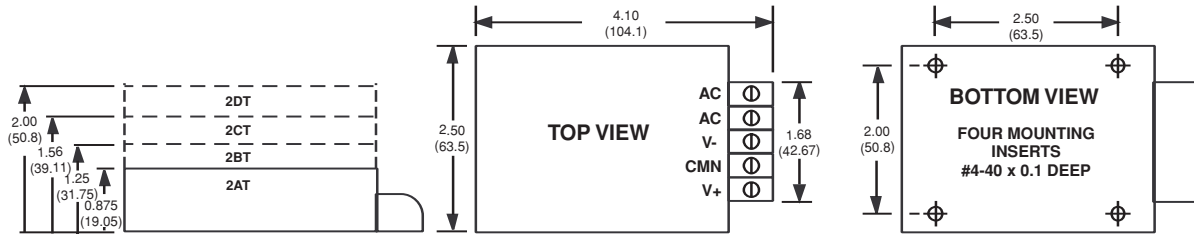

Power Supply Options

(Continued)

CHASSIS MOUNTED UNITS

SINGLE OUTPUT MODELS

DUAL OUTPUT MODELS

TRIPLE OUTPUT MODELS

All Dimensions are in inches (mm)

ALTERNATE PIN-OUT

SINGLE & DUAL OUTPUT MODELS

TRIPLE OUTPUT MODELS

Note:  
 \* No connection for single output units  
 \* To specify alternate pin-out use suffix "22"

SIDE VIEW

All Dimensions are in inches (mm)

POLYTRON DEVICES, Inc.