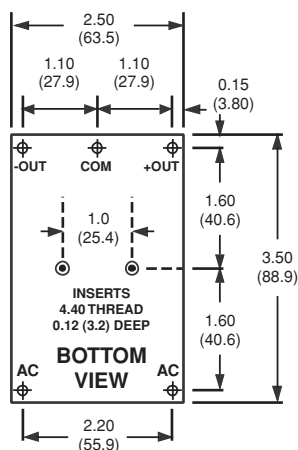

Power Supply Options

(Continued)

CHASSIS MOUNTED UNITS

SINGLE OUTPUT MODELS

DUAL OUTPUT MODELS

TRIPLE OUTPUT MODELS

All Dimensions are in inches (mm)

ALTERNATE PIN-OUT

SINGLE & DUAL OUTPUT MODELS

TRIPLE OUTPUT MODELS

Note:  
 \* No connection for single output units  
 \* To specify alternate pin-out use suffix "22"

SIDE VIEW

All Dimensions are in inches (mm)

POLYTRON DEVICES, Inc.