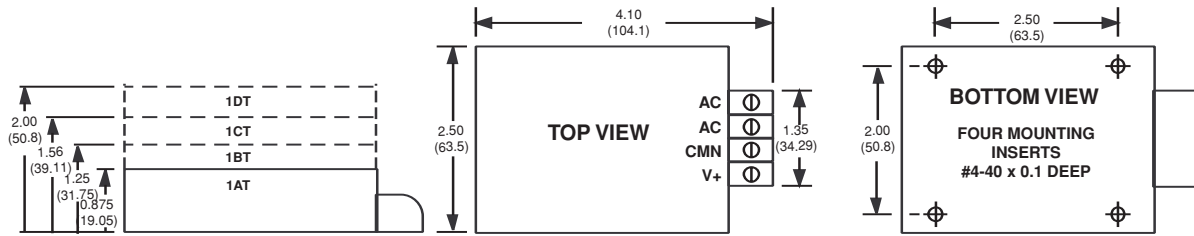

Power Supply Options

(Continued)

CHASSIS MOUNTED UNITS

SINGLE OUTPUT MODELS

DUAL OUTPUT MODELS

TRIPLE OUTPUT MODELS

All Dimensions are in inches (mm)

ALTERNATE PIN-OUT

SINGLE & DUAL OUTPUT MODELS

TRIPLE OUTPUT MODELS

Note:  
 \* No connection for single output units  
 \* To specify alternate pin-out use suffix "22"

SIDE VIEW

All Dimensions are in inches (mm)

POLYTRON DEVICES, Inc.