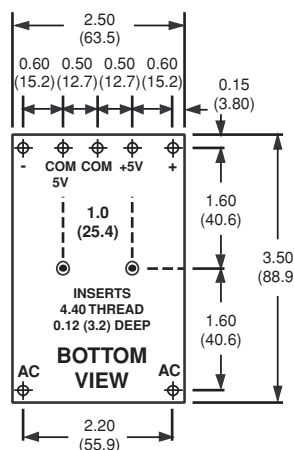

Power Supply Options

(Continued)

CHASSIS MOUNTED UNITS

SINGLE OUTPUT MODELS

DUAL OUTPUT MODELS

TRIPLE OUTPUT MODELS

All Dimensions are in inches (mm)

ALTERNATE PIN-OUT

SINGLE & DUAL OUTPUT MODELS

TRIPLE OUTPUT MODELS

Note:  
 \* No connection for single output units  
 \* To specify alternate pin-out use suffix "22"

SIDE VIEW

All Dimensions are in inches (mm)

POLYTRON DEVICES, Inc.